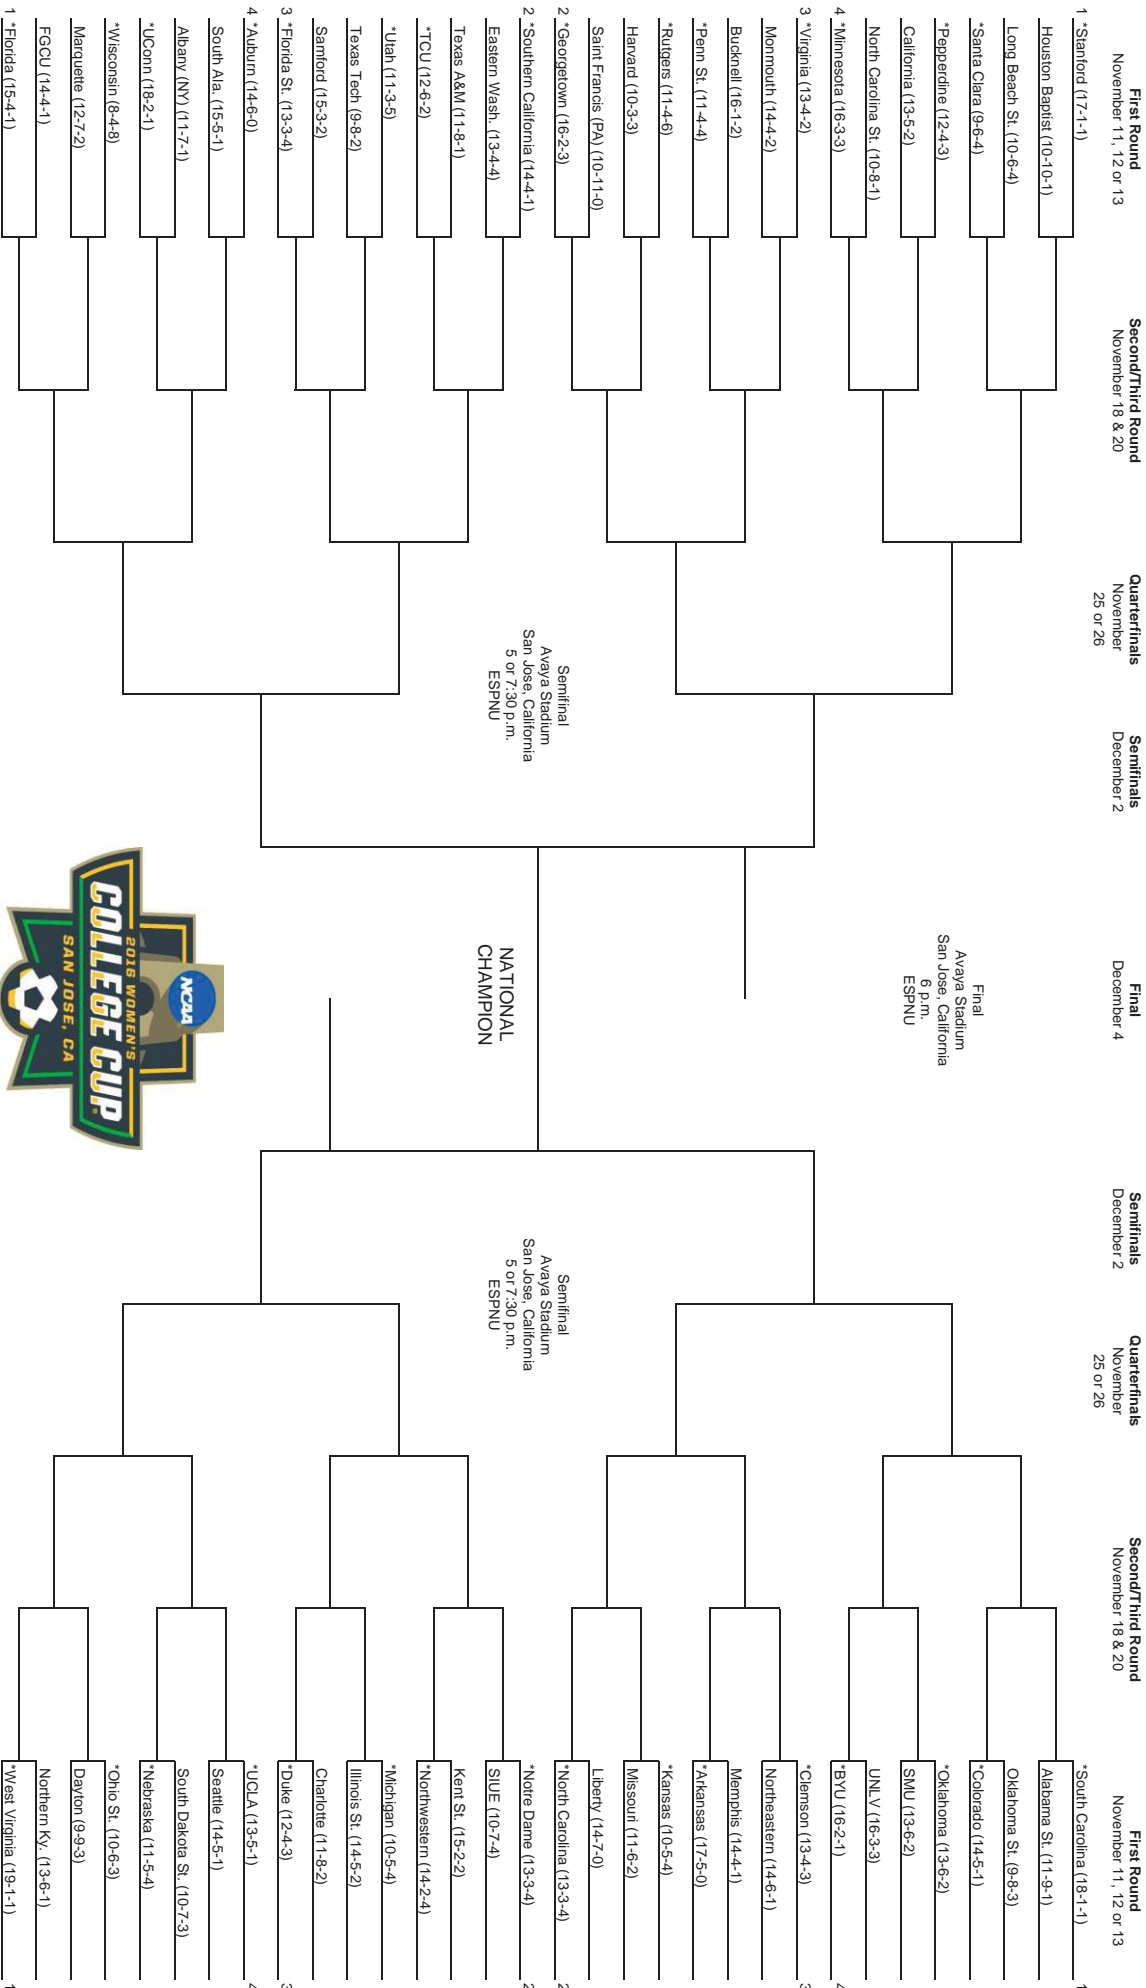

\*Host institution for preliminary round games.  
All game times are Eastern standard time.  
Order of semifinal games determined after quarterfinal round games are completed.  
Second semifinal game will begin 45 minutes after conclusion of first game.